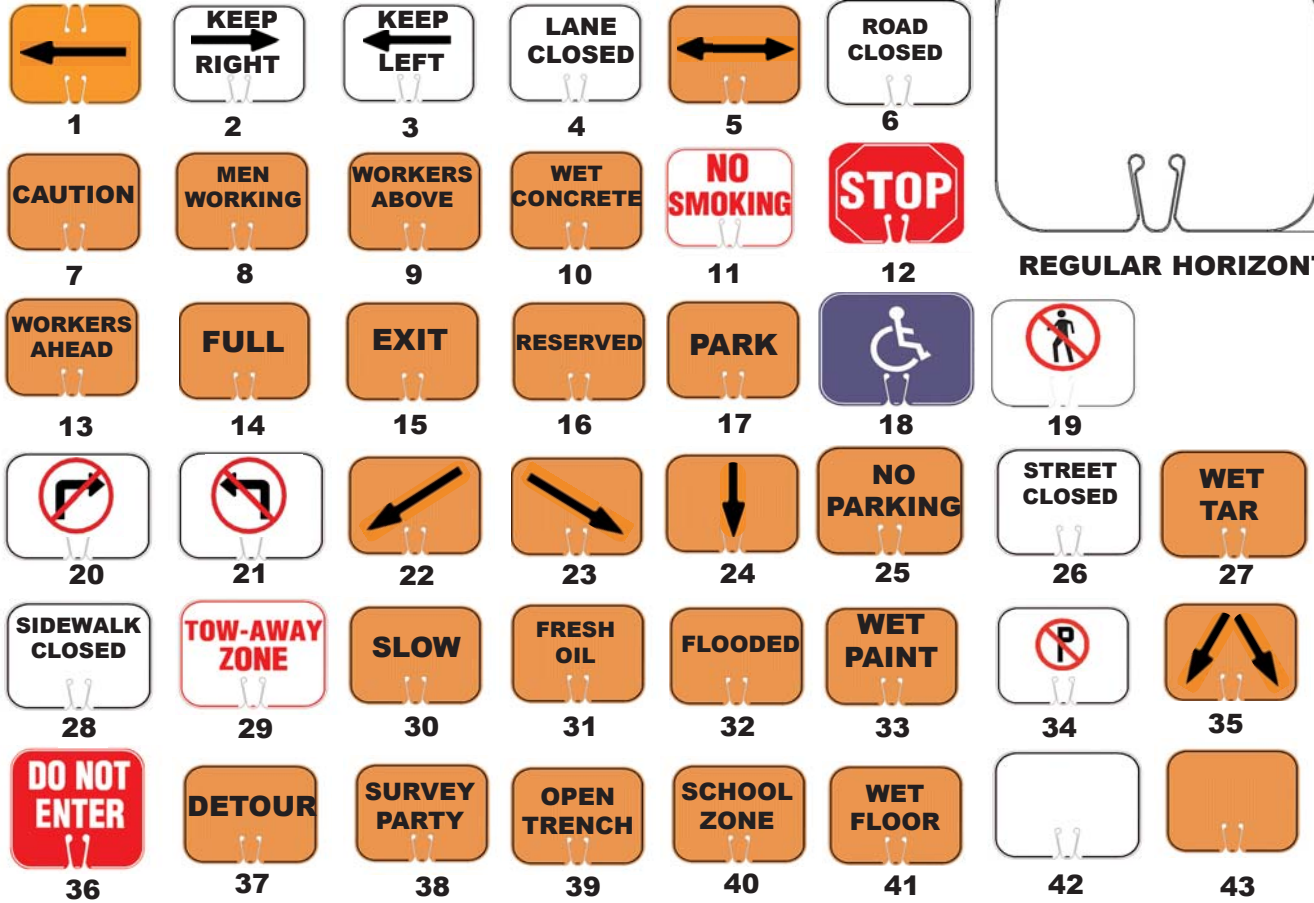

**EZ CLIP SIGNS**  
**PLASTIC CLIP ON SIGNS**  
**TD12100 SERIES**

**THE SIGN THAT STAYS IN PLACE**

**FEATURES:**

- Withstands the strongest of impacts.
- Made from ABS with Polymer Protection and UV Stabilizers.
- Injection molded plastic.
- Regular Horizontal and Enhanced Vertical sizes available.
- Regular Horizontal available with one or two clips.
- Regular Horizontal and Enhanced Vertical available with both Plain and Reflective appearance.

**COLORS AVAILABLE:**

The TD12100 EZ Clip signs are currently available in white, orange or blue. Three D Traffic Works can manufacture this product to your desired color.

**GENERAL INFORMATION:**

*General information is listed on the reverse side. The measurements provided is intended only as a source of information. They are given without guarantee and is not classified as a warranty. A specification will be sent to you upon request.*

**Another Innovative Product From The Works™**

**Three D**  
**Traffic Works, Inc.**

**MADE IN**  
**USA**

**Three D**  
**Traffic Works, Inc.**

**MADE IN**  
**USA**

**TD12100 SERIES**  
**EZ CLIP SIGNS**

**REGULAR HORIZONTAL**

**ENHANCED VERTICAL**