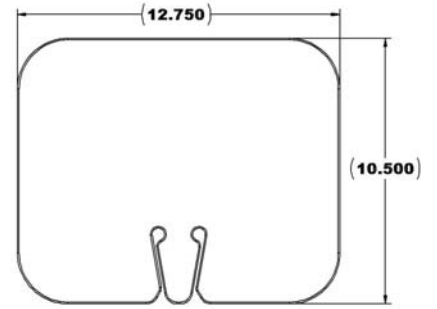

**EZ CLIP SIGNS**  
**PLASTIC CLIP ON SIGNS**  
**TD12100 SERIES**

**THE SIGN THAT STAYS IN PLACE**

**FEATURES:**

- Withstands the strongest of impacts.
- Made from ABS with Polymer Protection and UV Stabilizers.
- Injection molded plastic.
- Regular Horizontal and Enhanced Vertical sizes available.
- Regular Horizontal available with one or two clips.
- Regular Horizontal and Enhanced Vertical available with both Plain and Reflective appearance.

**REGULAR HORIZONTAL**

**ENHANCED VERTICAL**